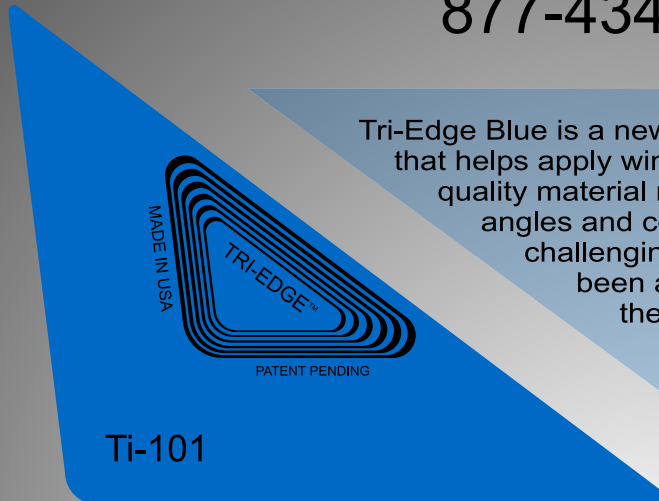

Introducing TRI-EDGE

A New Standard In The Industry

Contact GDI Tools for more information

877-434-8665

Tri-Edge Blue is a new tool in the industry with the latest technology that helps apply window film with ease. Its patented design high quality material makes this tool one of a kind. Its precision angles and comfort grip will allow the user to reach those challenging areas to achieve perfection. This tool has been analyzed and closely inspected to ensure that the finish is smooth, no more rough edges. This technology is estimated to greatly reduce the risk of potential scratches when applying the film.

Tri-Edge Yellow is our next level tool. We have turned up the strength on the already great design. For those installers that prefer a slightly harder material, Tri-Edge Yellow will be sure to meet your needs. Same as all of the Tri-Edge designs; our high quality carefully inspected material will ensure a smooth edge for proficient handling.