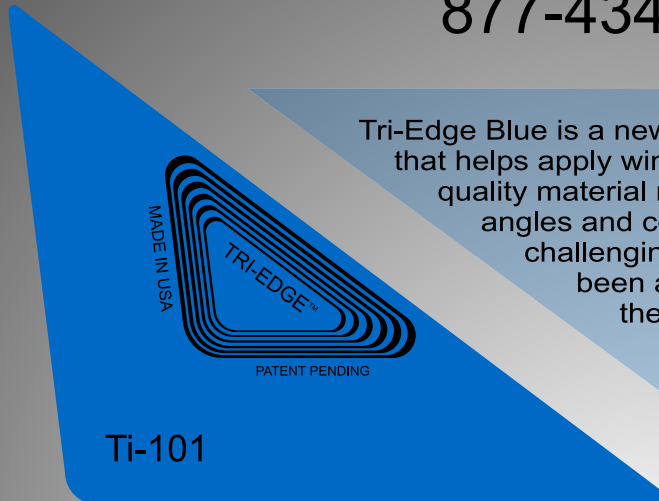

# Introducing TRI-EDGE

A New Standard In The Industry

Contact GDI Tools for more information

877-434-8665

Tri-Edge Blue is a new tool in the industry with the latest technology that helps apply window film with ease. Its patented design high quality material makes this tool one of a kind. Its precision angles and comfort grip will allow the user to reach those challenging areas to achieve perfection. This tool has been analyzed and closely inspected to ensure that the finish is smooth, no more rough edges. This technology is estimated to greatly reduce the risk of potential scratches when applying the film.

Tri-Edge Yellow is our next level tool. We have turned up the strength on the already great design. For those installers that prefer a slightly harder material, Tri-Edge Yellow will be sure to meet your needs. Same as all of the Tri-Edge designs; our high quality carefully inspected material will ensure a smooth edge for proficient handling.